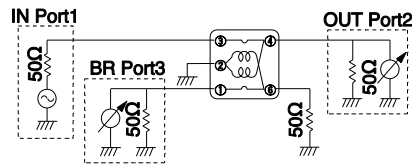

TYPE B5F

Recommended patterns
推奨パターン図

(Unit: mm)

(Unit: mm)

Splitters/Directional Couplers 分岐器/方向性結合器

| Part No. | Winding Turns | | BR I.L.(dB) at 100MHz | μiac |
|----------------|---------------|---------|--------------------------|------|
| | 1-6=3-4 | 2-4=2-6 | | |
| #458PS-1623=P3 | 1/2 T | 3 1/2 T | 12.5 | 300 |
| #458PS-1624=P3 | 1/2 T | 4 1/2 T | 14.0 | 300 |
| #458PS-1625=P3 | 1/2 T | 5 1/2 T | 16.0 | 300 |

Test Circuit 測定回路

Typical Characteristics 代表特性例

1) #458PS-1623=P3 50Ω系

2) #458PS-1624=P3 50Ω系

3) #458PS-1625=P3 50Ω系