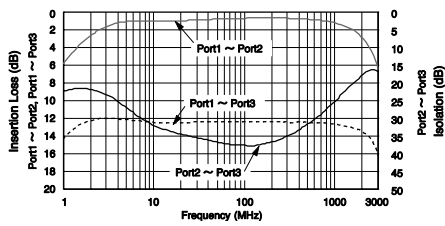

TYPE B5F

Recommended patterns
推奨パターン図

(Unit: mm)

(Unit: mm)

Splitters/Directional Couplers 分岐器/方向性結合器

| Part No. | Winding Turns | | BR I.L.(dB) at 100MHz | μiac |
|----------------|---------------|---------|--------------------------|------|
| | 1-6=3-4 | 2-4=2-6 | | |
| #458PS-1623=P3 | 1/2 T | 3 1/2 T | 12.5 | 300 |
| #458PS-1624=P3 | 1/2 T | 4 1/2 T | 14.0 | 300 |
| #458PS-1625=P3 | 1/2 T | 5 1/2 T | 16.0 | 300 |

Test Circuit 測定回路

Typical Characteristics 代表特性例

1) #458PS-1623=P3 50Ω系

2) #458PS-1624=P3 50Ω系

3) #458PS-1625=P3 50Ω系