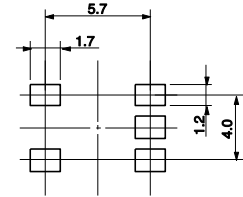

TYPE B5F

Recommended patterns
推奨パターン図

(Unit: mm)

(Unit: mm)

Splitters/Directional Couplers 分岐器/方向性結合器

| Part No. | Winding Turns | | BR I.L.(dB) at 100MHz | μiac |
|----------------|---------------|---------|--------------------------|------|
| | 1-6=3-4 | 2-4=2-6 | | |
| #458PS-1623=P3 | 1/2 T | 3 1/2 T | 12.5 | 300 |
| #458PS-1624=P3 | 1/2 T | 4 1/2 T | 14.0 | 300 |
| #458PS-1625=P3 | 1/2 T | 5 1/2 T | 16.0 | 300 |

Test Circuit 測定回路

Typical Characteristics 代表特性例

1) #458PS-1623=P3 50Ω系

2) #458PS-1624=P3 50Ω系

3) #458PS-1625=P3 50Ω系