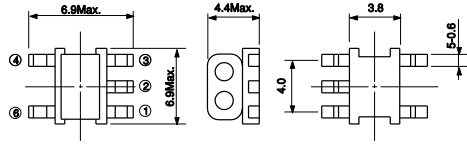

TYPE B5F

Recommended patterns
推奨パターン図

(Unit: mm)

(Unit: mm)

Splitters/Directional Couplers 分岐器/方向性結合器

| Part No. | Winding Turns | | BR I.L.(dB) at 100MHz | μiac |
|----------------|---------------|---------|--------------------------|------|
| | 1-6=3-4 | 2-4=2-6 | | |
| #458PS-1623=P3 | 1/2 T | 3 1/2 T | 12.5 | 300 |
| #458PS-1624=P3 | 1/2 T | 4 1/2 T | 14.0 | 300 |
| #458PS-1625=P3 | 1/2 T | 5 1/2 T | 16.0 | 300 |

Test Circuit 測定回路

Typical Characteristics 代表特性例

1) #458PS-1623=P3 50Ω系

2) #458PS-1624=P3 50Ω系

3) #458PS-1625=P3 50Ω系